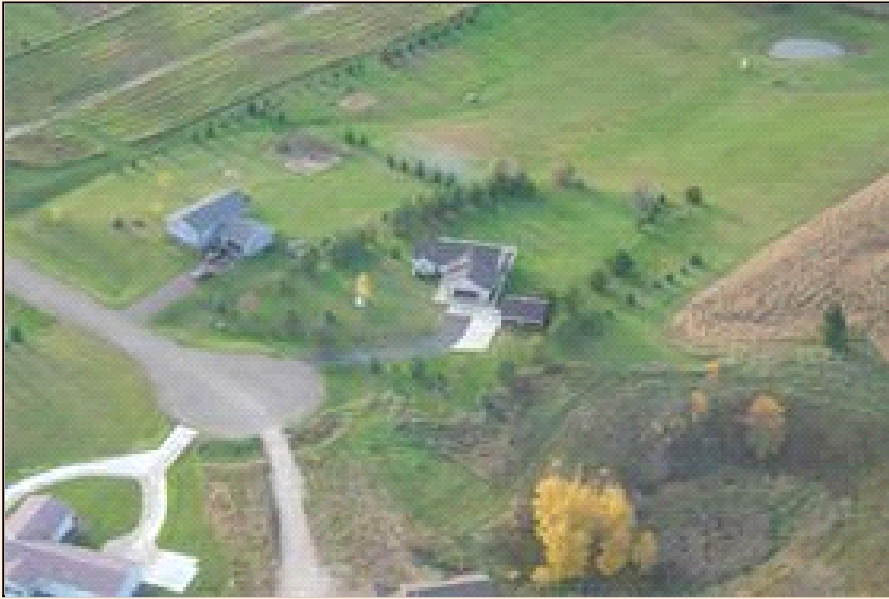

# 12080 Square Lake Trail Ct May Township

## PROPERTY DETAILS

**Listing Price:** **\$269,900**

**Listing Address:** 12080 Square Lake Trail Ct  
May Township  
MN 55082

**Bedrooms:** 4

**Full Baths:** 3

**Partial Baths:** 0

**SQ FT:** 2500

**Lot Size:** 2.6 Acres

**Style:** One story

**Garage:** 4 Car

**Schools:** 834-Stillwater

**QR Code:**

On a SmartPhone?  
Scan the QR code  
to see this listing

## PROPERTY DESCRIPTION

Beautiful 2.6 acres of privacy located in a cul-de-sac. This great 4 bedroom, 3 bathroom home is fully handicap accessible with a main floor laundry, main floor master bedroom with private bathroom, and open living areas. It features a walk-out basement with gas fireplace, three bedrooms on the lower level, 4 car garage, and a great location.